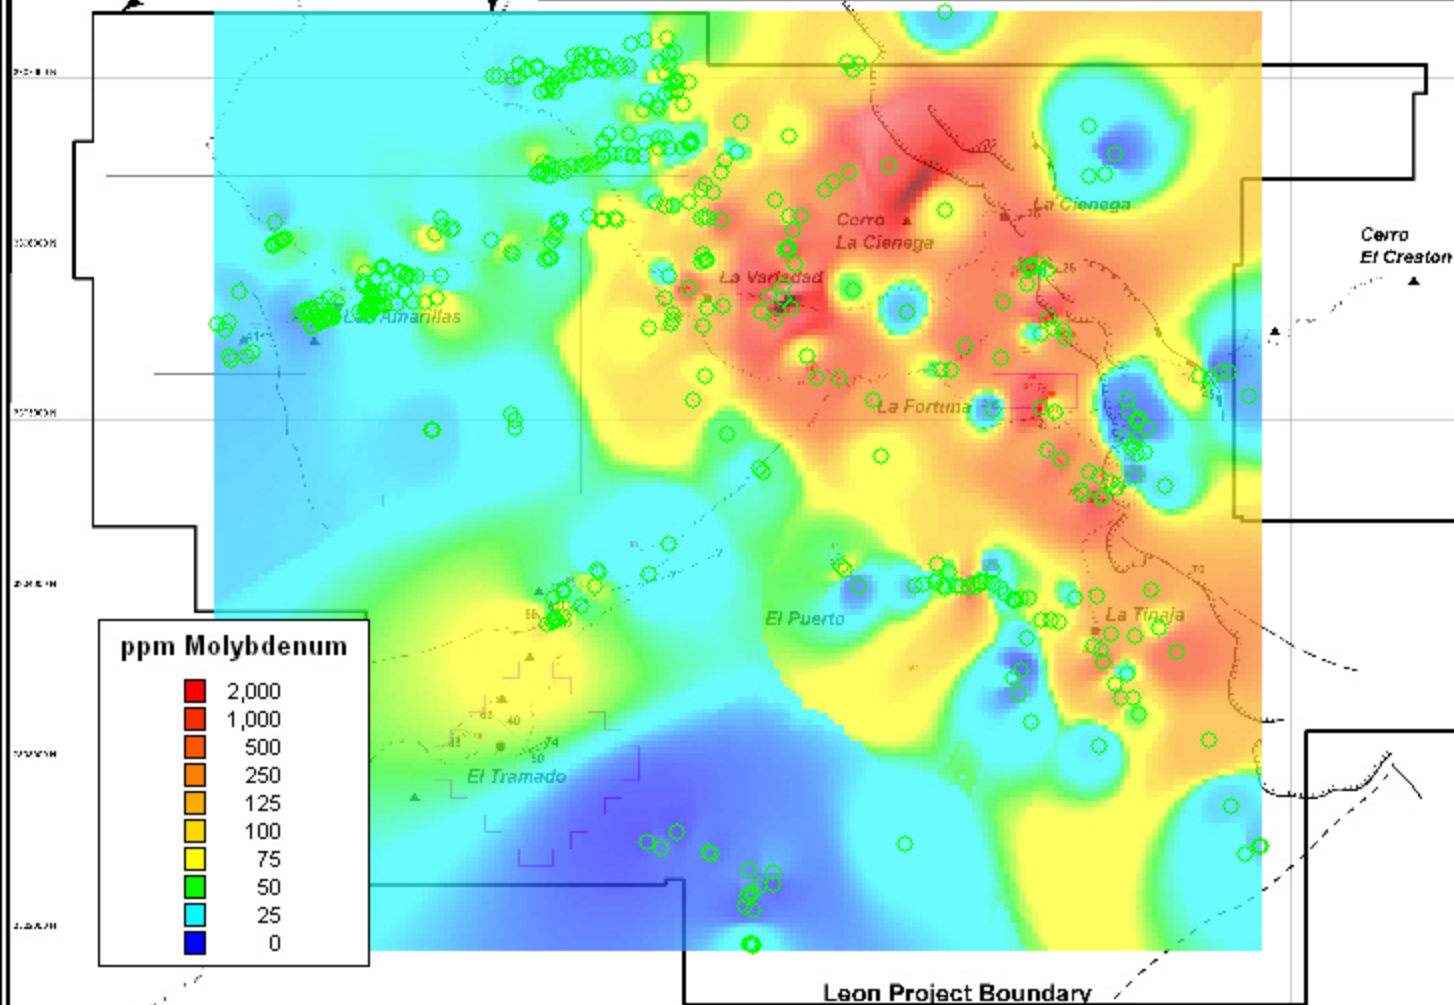

Geologic Map of the Leon Property, Sonora, Mexico

Mapping and sampling by Jon Nourse, Roberto Rivera, and Paul Stubbe, August, 2006-April, 2007

Explanation

Map Symbols:

Rock Units:

Leon Project Boundary

ppm Molybdenum

Leon Project Boundary