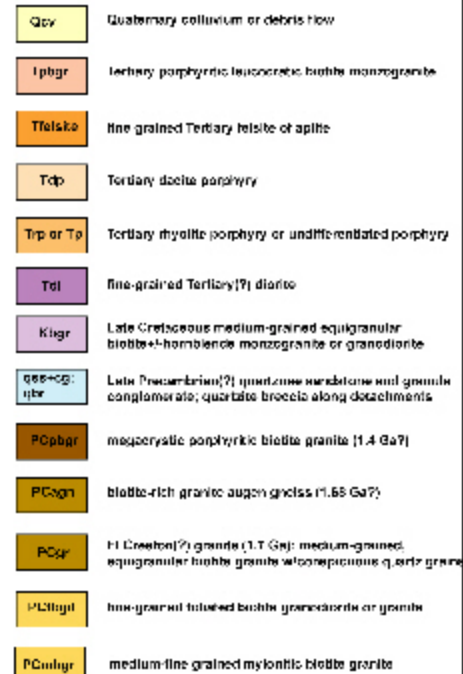

Geologic Map of the Leon Property, Sonora, Mexico

Mapping and sampling by Jon Nourse, Roberto Rivera, and Paul Stubbe, August, 2006-April, 2007

Explanation

Map Symbols:

Rock Units:

Leon Project Boundary

ppm Molybdenum

Leon Project Boundary