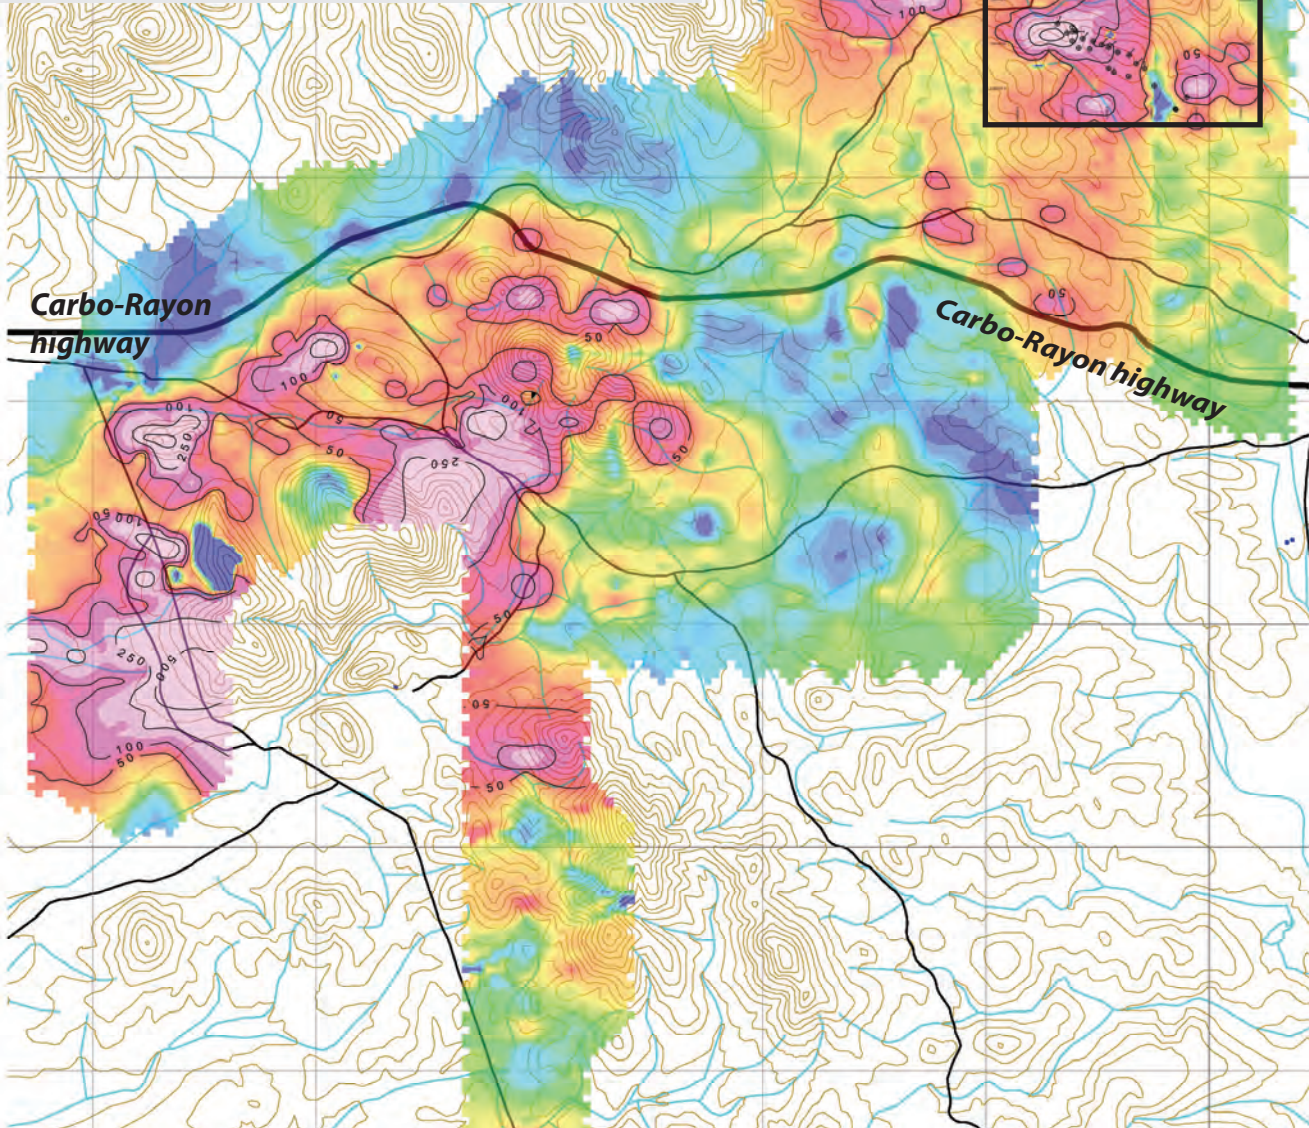

Ramard Property:

Copper in Soils

(Contours show 50, 100, 250 and 500 ppm Cu)

1 km

Bronca-Gato Zone: