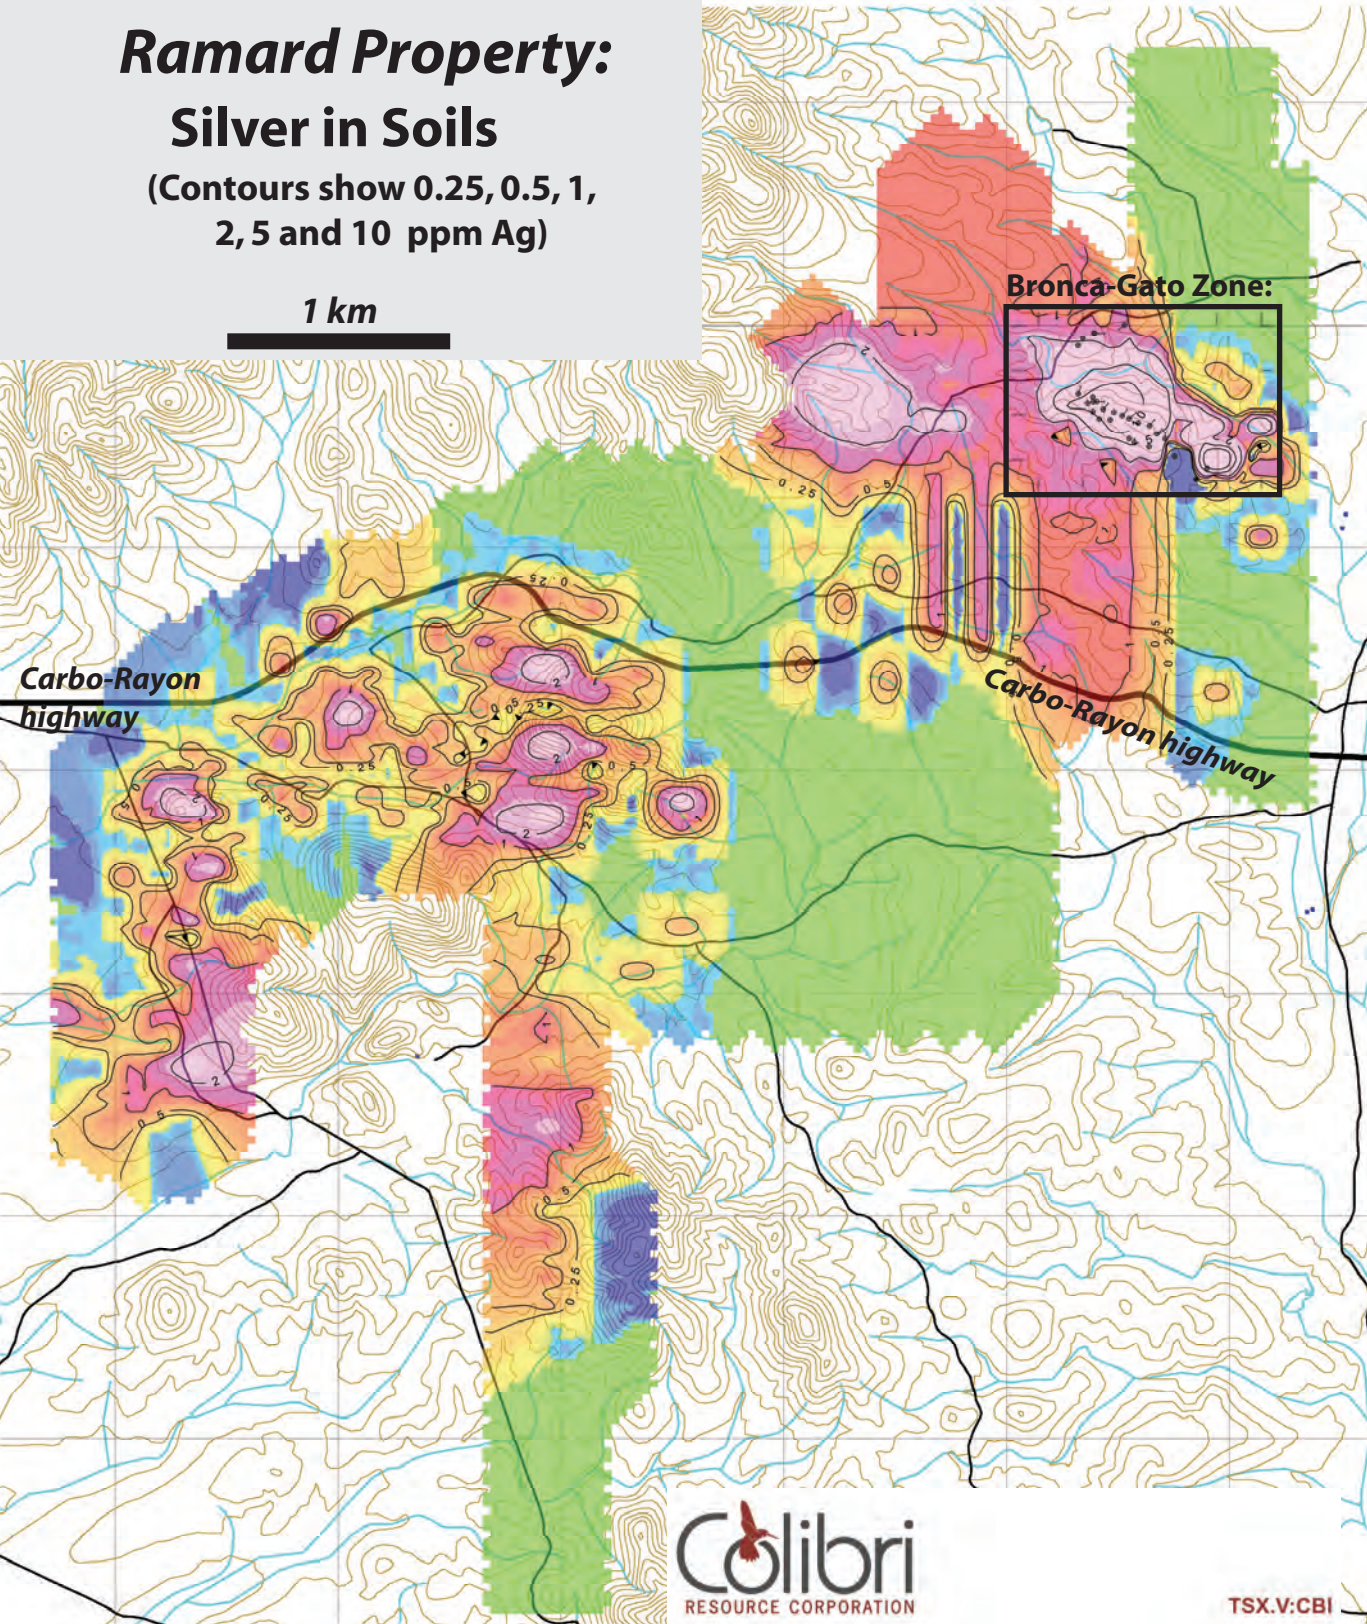

# Ramard Property:

## Silver in Soils

(Contours show 0.25, 0.5, 1, 2, 5 and 10 ppm Ag)

1 km

**Bronca-Gato Zone:**

**Carbo-Rayon highway**