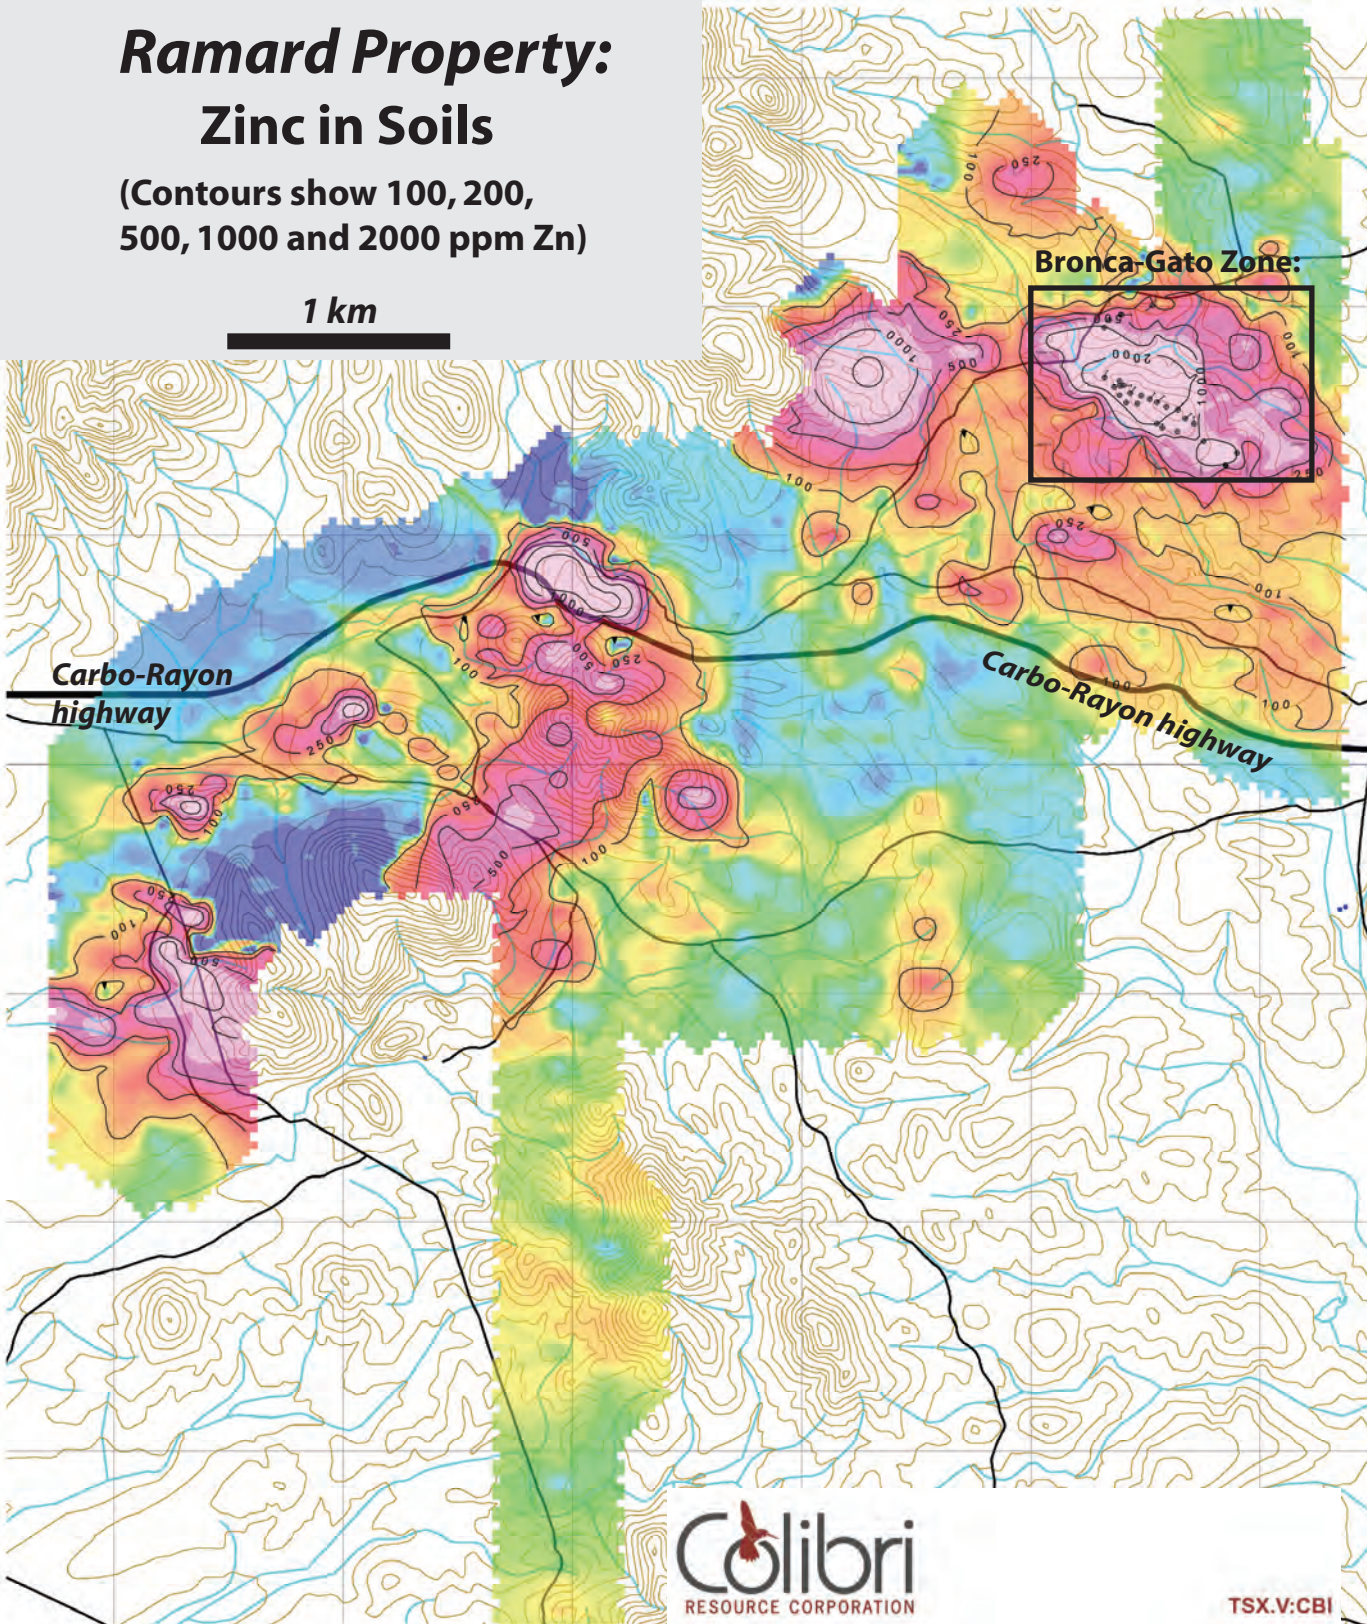

Ramard Property:

Zinc in Soils

(Contours show 100, 200, 500, 1000 and 2000 ppm Zn)

1 km

Bronca-Gato Zone:

Carbo-Rayon
highway

Carbo-Rayon highway