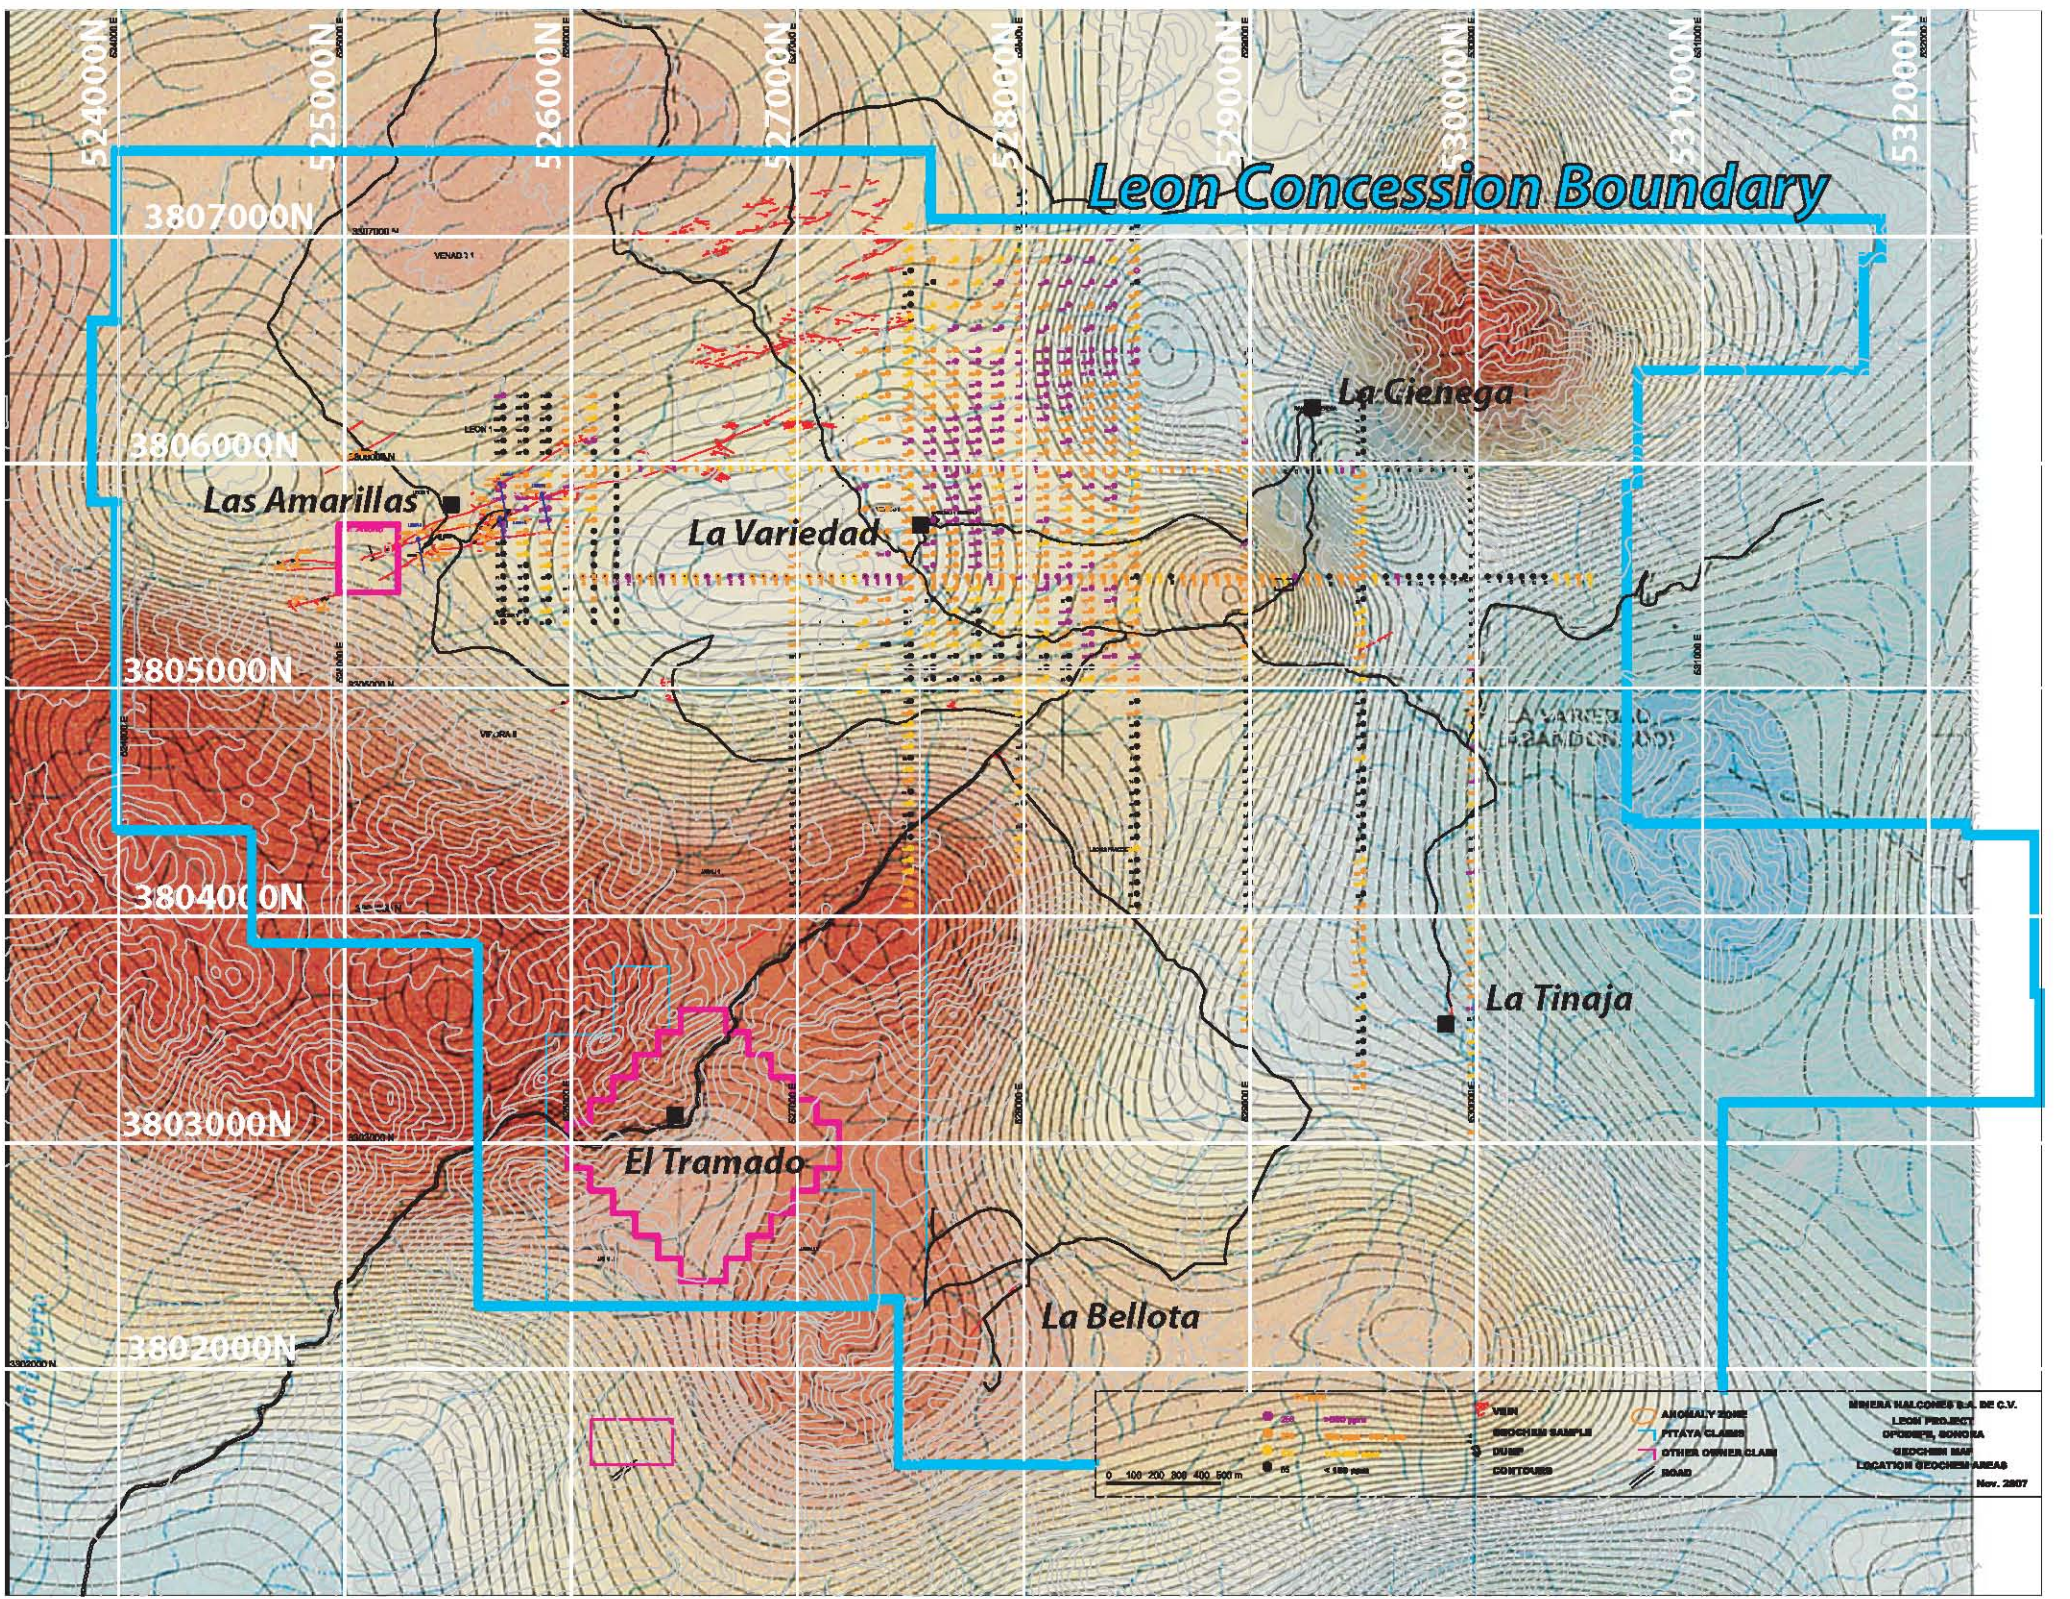

# Leon Concession Boundary

- ANOMALY ZONE
- GEOCHEM SAMPLE
- PIT/TA CLAIM
- OTHER OWNER CLAIM
- ROAD
- VEIN
- GEOCHEM SAMPLE
- DUMP
- DOWNGRADE

MINERA MALCONES S.A. DE C.V.  
 LEON PROJECT  
 OPOSITE, SONORA  
 GEOCHEM MAP  
 LOCATION GEOCHEM AREAS  
 Nov. 2007